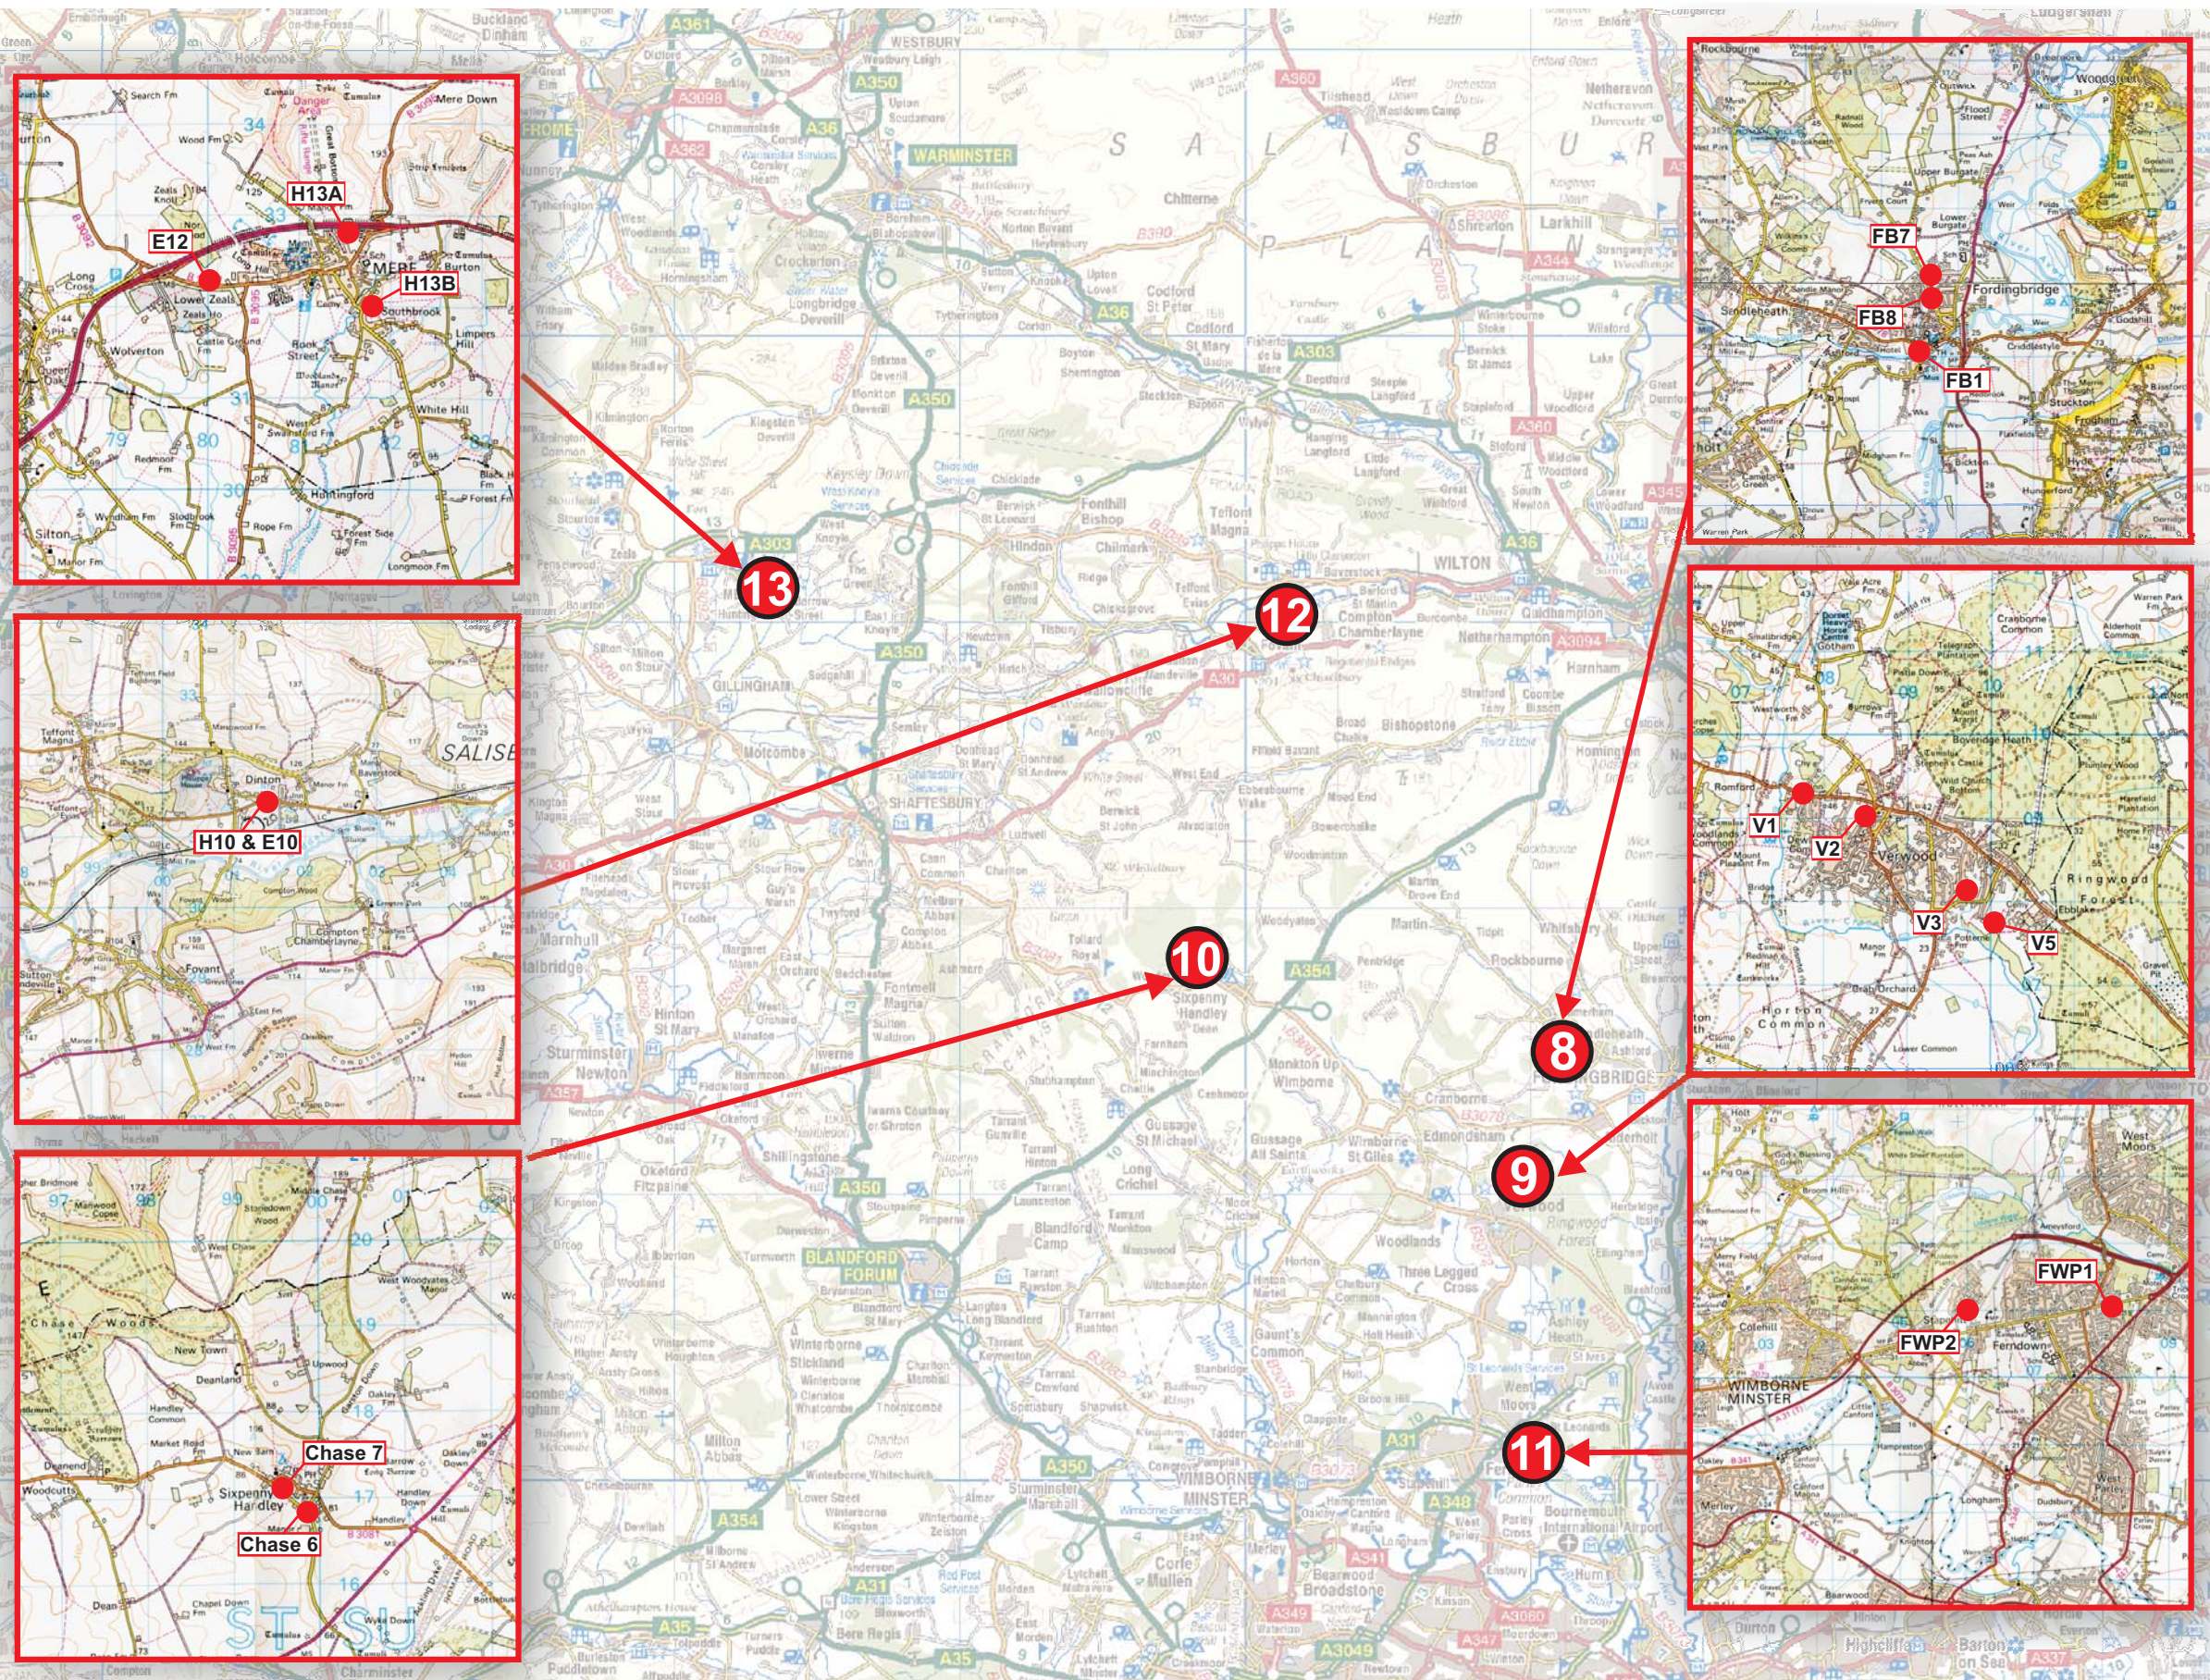

Key

1 Settlement

0 km 15 km  
Scale 1:250,000 @ A3

Cranborne Chase and West Wiltshire Downs AONB  
Follow up Planning Issues 2005/2006

Figure 2  
Inset Maps to Accompany Figure 1 -  
Sheet 2 of 3