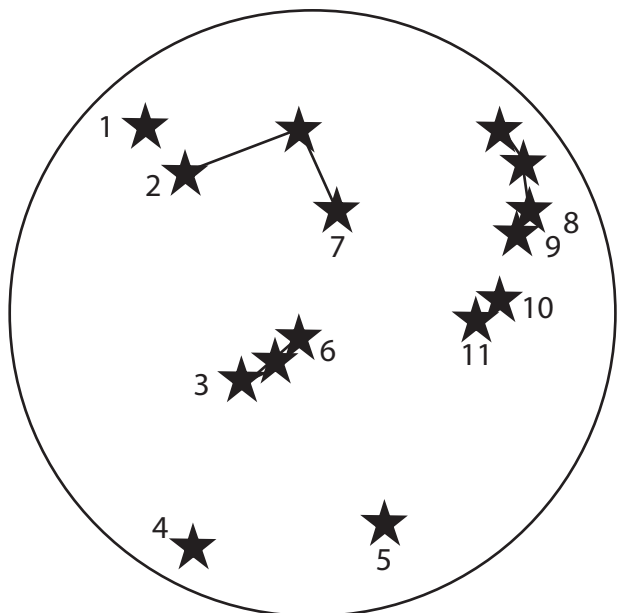

U      J

C           A

I

E

O

DOT-2-DOT CONSTELLATIONS

Use your drawings to see if you can spot these stars in the night sky

**WWW.CHASINGSTARS.ORG.UK**  
 e: [info@cranbornechase.org.uk](mailto:info@cranbornechase.org.uk) t: 01725 517417