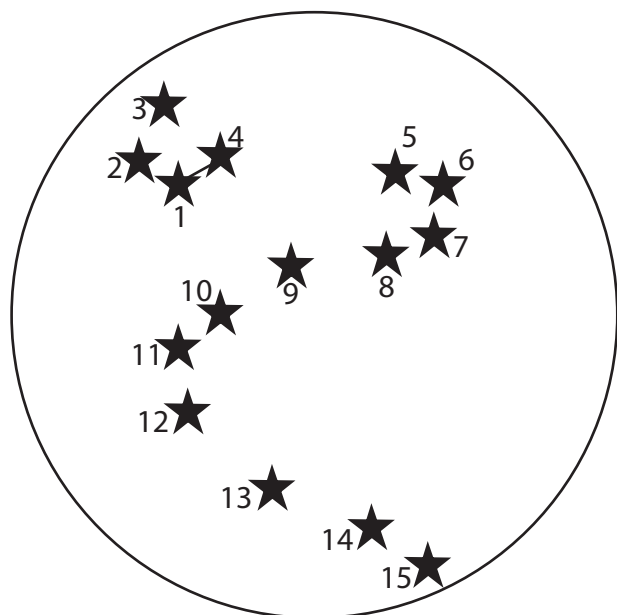

U      J

C           A

I

E

O

DOT-2-DOT CONSTELLATIONS

Use your drawings to see if you can spot these stars in the night sky

**WWW.CHASINGSTARS.ORG.UK**  
 e: [info@cranbornechase.org.uk](mailto:info@cranbornechase.org.uk) t: 01725 517417